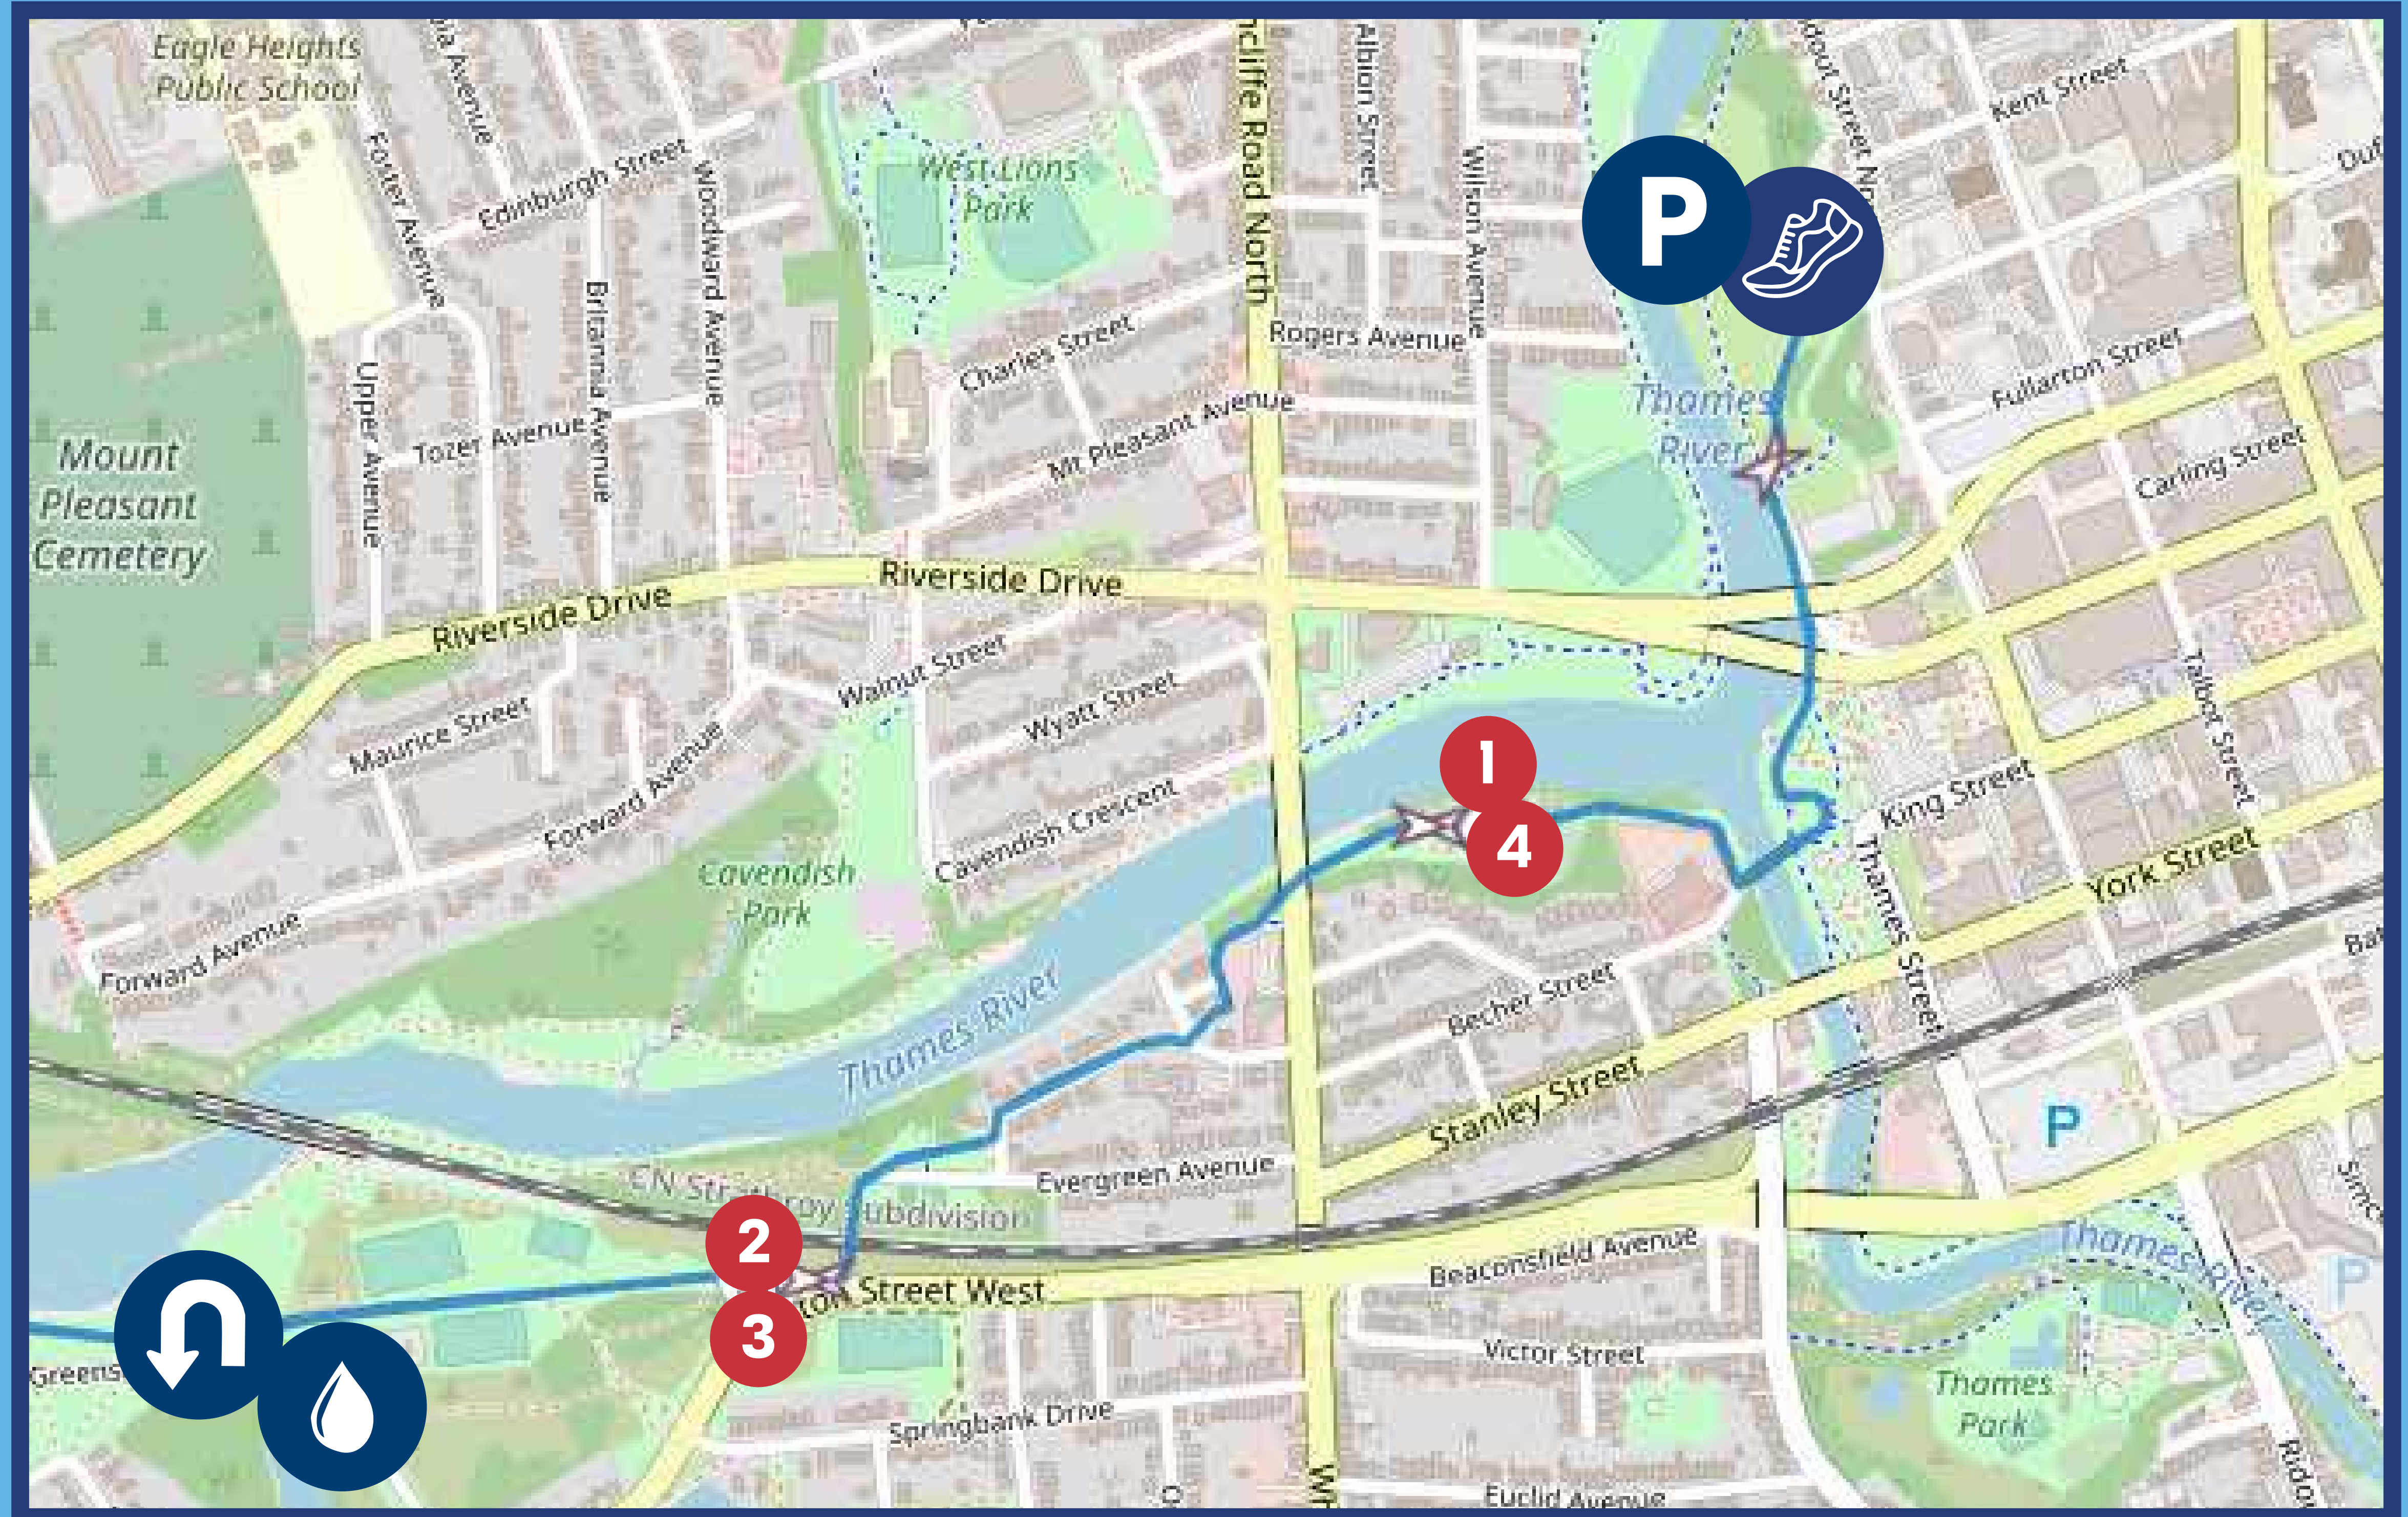

# LONDON

# 5K

## LEGEND

Start/Finish Line

Parking

Water

KM

Turnaround